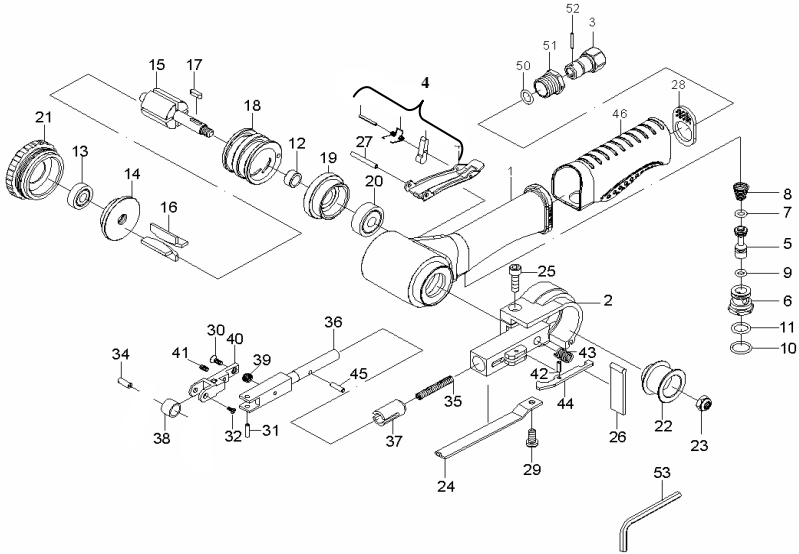

# RP9779

No.	Part No.	Description	Qty	No.	Part No.	Description	Qty
1	2050500283	Motor Housing	1	27	2050496183	Spring Pin	1
2	2050500293	Guard	1	28	2050500423	Exhaust Deflector	1
3	2050499813	Air Inlet Throttle Lever	1	29	2050500433	Screw	1
4	2050499823	complet	1	30	2050500443	Screw	1
5	2050499833	Valve Stem	1	31	2050500453	Spring Pin	1
6	2050499843	Valve	1	32	2050500463	Screw	1
7	2050485133	O-Ring	1	34	2050500483	Idle Pulley Shaft	1
8	2050499853	Spring	1	35	2050500493	Spring	1
9	2050499863	O-Ring	1	36	2050500503	Tension Bar	1
10	2050485153	O-Ring	1	37	2050500513	Bushing	1
11	2050485863	O-Ring	1	38	2050500523	Pulley	1
12	2050499873	Spacer	1	39	2050500533	Spring	1
13	2050500303	Ball Bearing	1	40	2050500543	Bracket	1
14	2050500313	Rear End Plate	1	41	2050500553	Screw	1
15	2050500323	Rotor	1	42	2050500563	Spring Pin	1
16	2050499903	Rotor Blade(4)	1	43	2050500573	Spring	1
17	2050500333	Key	1	44	2050500583	Safety Lever	1
18	2050500343	Cylinder	1	45	2050500593	Lock Pin	1
19	2050500353	Front End Plate	1	46	2050500223	Grip	1
20	2050500363	Ball Bearing	1	50	2050485623	O-Ring	1
21	2050499953	Cap	1	51	2050500243	Screw	1
22	2050500373	Drive Pulley	1	52	2050500253	Pin	1
23	2050500383	Hexagon Nut	1	53	2050500263	Hex. Key Wrench (4mm)	1
24	2050500393	Shoe	1			Tune-up kit	
25	2050500403	Bolt	1	54	2050503853	(7.8.9.10.11.12.13.16.17.20.50)	
26	2050500413	Dust Cover	1	100	2050468093	Warning label	1

Part No. 2050502143