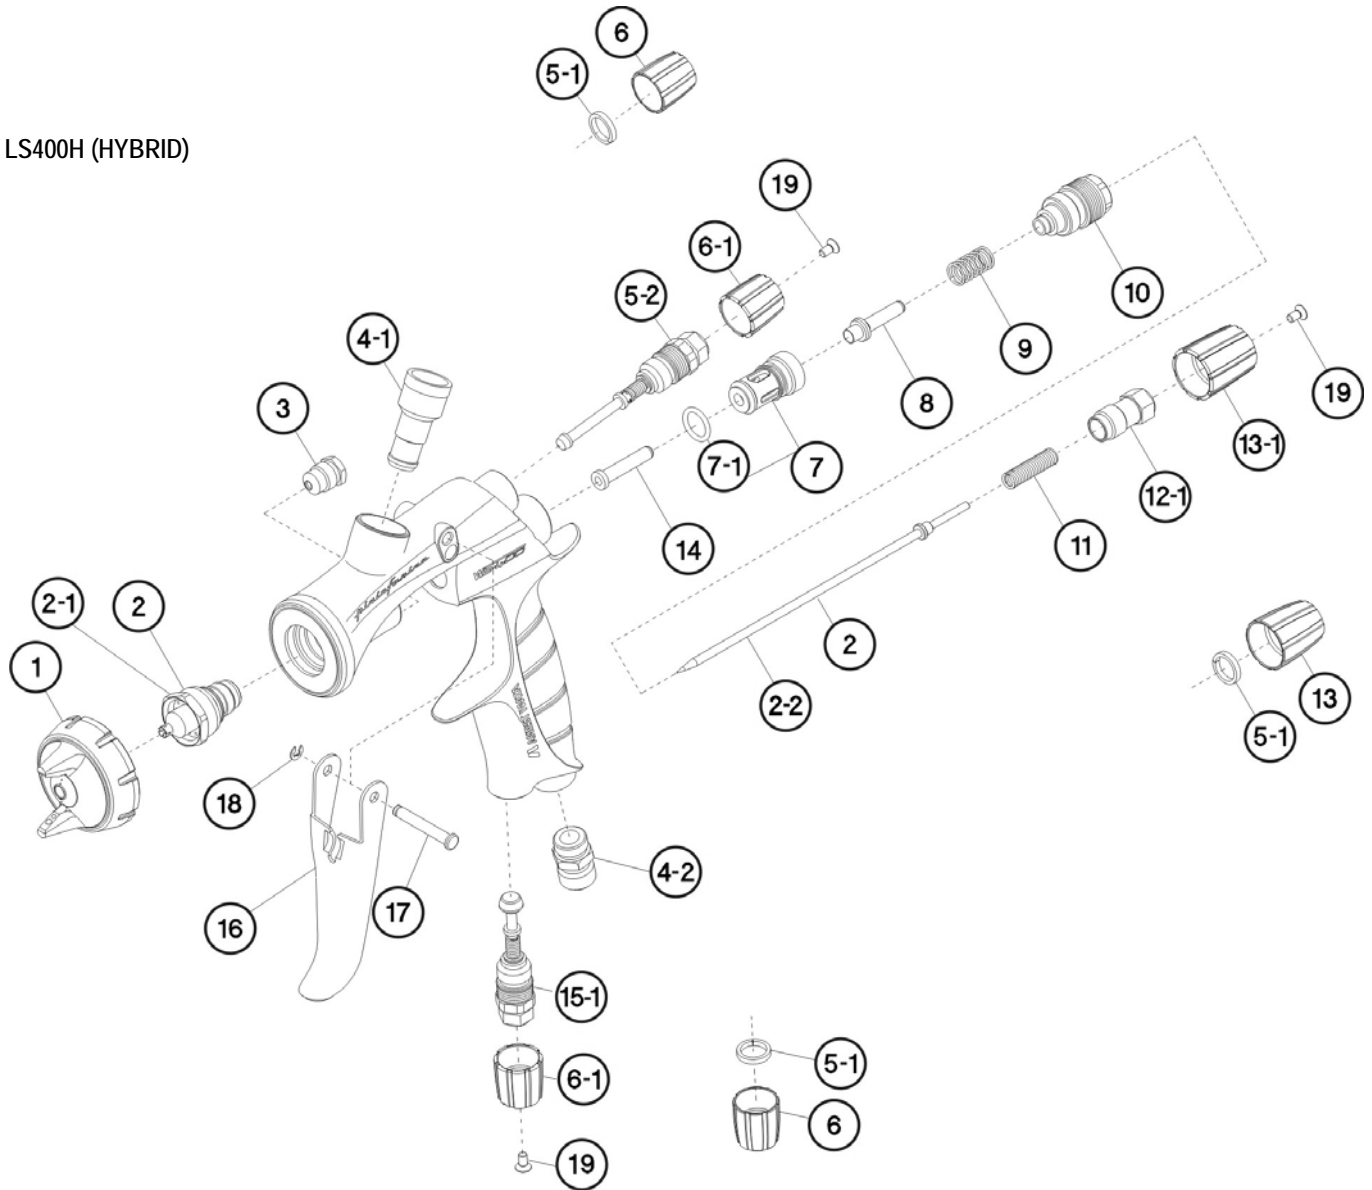

LS400 / LS400H (HYBRID)

Ref #	Part #	Description	Remarks
	2993	TEST CAP GAUGE SET "LS400-01"	GOLD
	2994	TEST CAP GAUGE SET "LS400-02"	PLATINUM
	2976	TEST CAP GAUGE SET "LS400-03"	GOLD (HYBRID)
	2977	TEST CAP GAUGE SET "LS400-04"	PLATINUM (HYBRID)