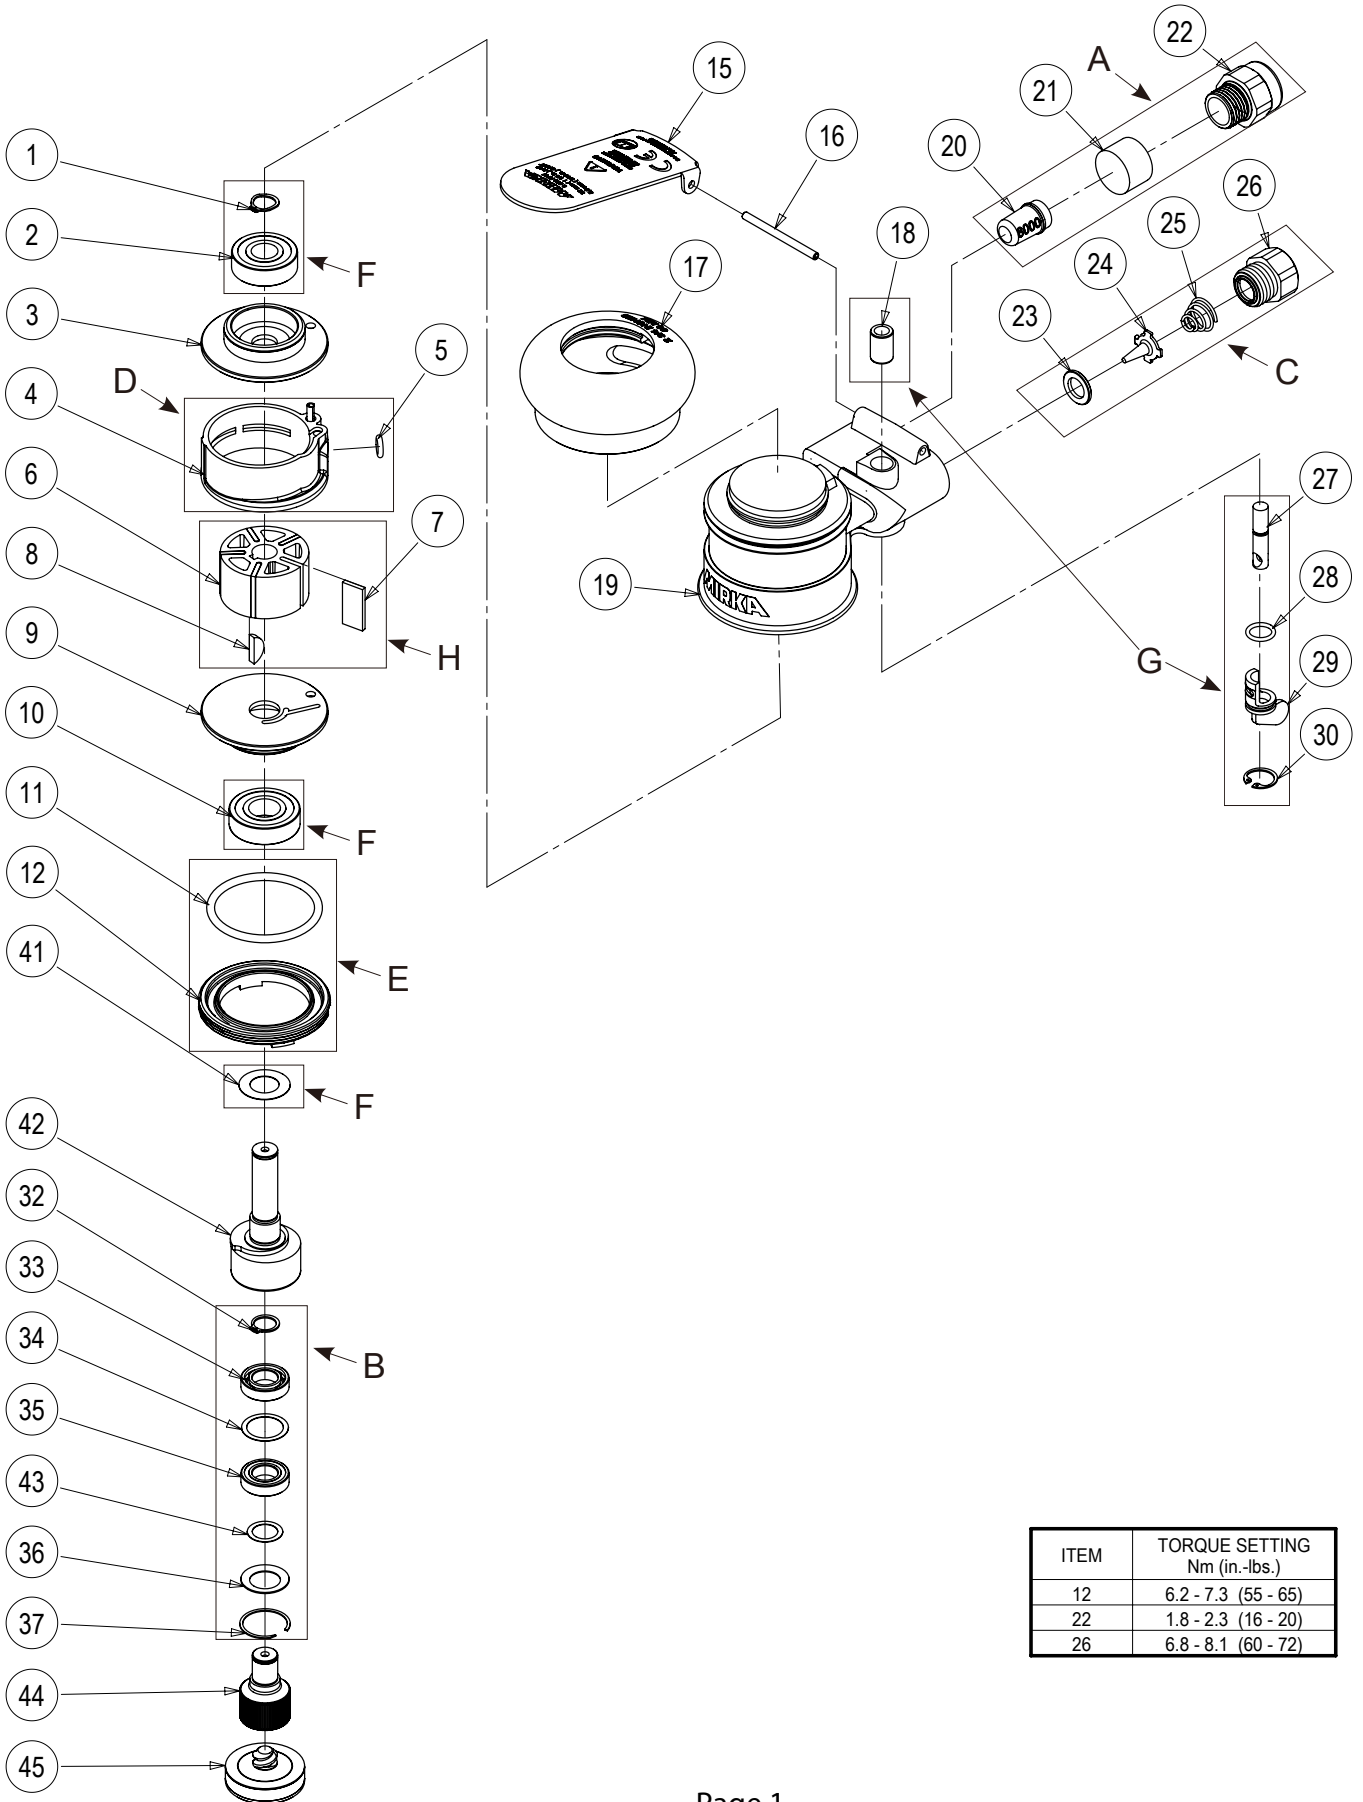

Exploded view of ROS 150NV, 32 mm

Updated 01.07.2016

ITEM	TORQUE SETTING Nm (in.-lbs.)
12	6.2 - 7.3 (55 - 65)
22	1.8 - 2.3 (16 - 20)
26	6.8 - 8.1 (60 - 72)

ROS 32 mm Kits

Mirka code	Item	Description	Kit	Part No	QTY
8993017111		Muffler Kit 8 000 rpm		MPA0803	
	20	Internal Muffler	A	MPA1979	1
	21	Muffler Insert		MPA0068	1
	22	Muffler Housing		MPA0166	1
8993019511		Spindle Bearing Kit For ROS 32 mm		MPA0804	
	32	Retaining Ring	B	MPA0107	1
	33	Bearing - No Seals/Shields		MPA0149	1
	34	Spacer		MPA0199	1
	35	Bearing - No Seals/Shields		MPA0150	1
	36	Belleville Washer		MPA0109	1
	37	Retaining Ring		MPA0119	1
	43	Shim for ROS 32 mm		MPA0108	1
8993018811		Air Inlet Kit			MPA0798
	23	Valve Seat	C	MPA0009	1
	24	Valve		MPA0007	1
	25	Valve Spring		MPA0014	1
	26	1/4-18 npt Inlet Bushing Assembly		MPA0013	1
8993009211		Cylinder And O-Ring Kit		MPA0994	
	4	Cylinder Assembly	D	MPA0005	1
	5	5 mm x 2.0 mm O-Ring		MPA0042	1
8993007911		Lock Ring And O-Ring Kit		MPA0993	
	11	39.4 mm X 3.1 mm O-Ring	E	MPA0045	1
	12	Lock Ring		MPA0001	1
8993019811		Endplate Bearing Kit		MPA0799	
	1	External Retaining Ring	F	MPA0040	1
	2	10x26x8 Bearing - 2 Shields		MPA0021	1
	10	12 x 28 x 8 Bearing - 2 Shields		MPA0019	1
	41	Front Bearing Dust Shield		MPA2541	1
8993019011		Speed Valve Kit		MPA0800	
	18	Valve Sleeve	G	MPA0015	1
	27	Valve Stem Assembly		MPA0008	1
	28	9 mm x 1.5 mm O-Ring		MPA0043	1
	29	Speed Control		MPB0014	1
	30	Internal Retaining Ring		MPA0039	1
8993017711		Rotor, Vanes And Key Kit		MPA0801	
	6	Machined Rotor	H	MPB0005	1
	7	Vane		MPA0010	5
	8	3 mm x 13 mm Woodruff Key		MPA0041	1
8992410911	-	Lever Kit Orbit Orbit 2,5 mm		MPA1731	
	15	Lever for 8000 rpm Orbit 2,5 mm	-	MPA0702	1
	16	Lever Spring Pin		MPA0031	1
8992411011	-	Lever Kit 5,0 mm		MPA3107	
	15	Lever for 8000 rpm 5,0 mm	-	MPA2599	1
	16	Lever Spring Pin		MPA0031	1