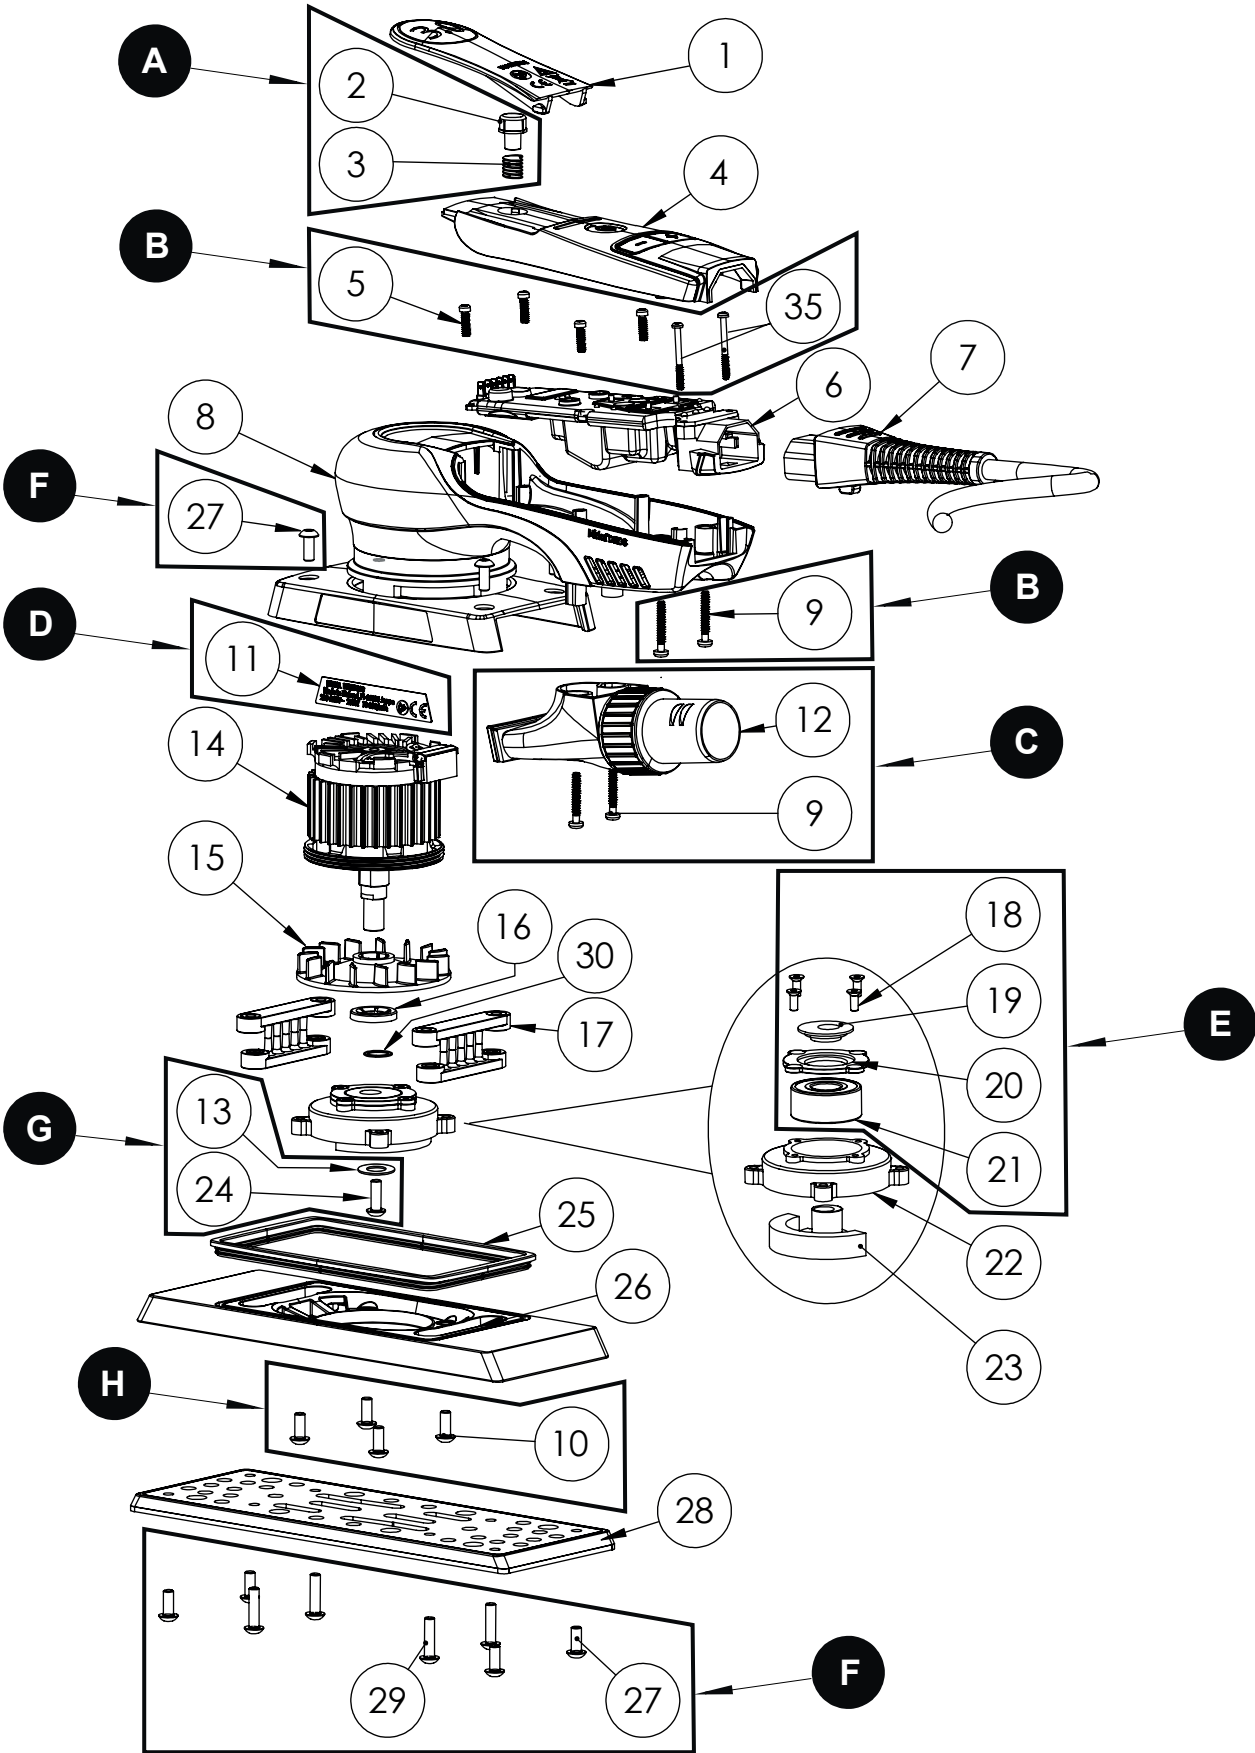

Exploded view of DEOS 70 x 198 mm & 81 x 133 mm (220-240 V)

Updated 07.11.2017

DEOS Spare part kits (220-240V)

Electrical tool must be serviced by a qualified repair person and in accordance with national requirements.

Separate spare parts on next page.

DEOS Spare parts (220-240V)

Mirka code	Item	Description	Kit	Qty	Tightening torque	
MIE3310111	1	Lever 3.0mm		1		
	2	Start Button	A	1		
	3	Spring	A	1		
MIE6510411	4	Cover Plate		1		
	5	Screws	B	4		
MIE6510611	6	Speed Controller *		1		
MIE9016011	7	Rewireable Mains Cable 4,3m CE 230V EU		1		
MIE9017011	7	Rewireable Mains Cable 4,3m CE 230V UK		1		
MIE9017111	7	Rewireable Mains Cable 4,3m CE 230V CH		1		
MIE9017511	7	Rewireable Mains Cable 4,3m CE 230V ANZ		1		
MIE6517411	7	Mains Cable 4,3 m CE 230V CN		1		
MIE3310811	8	Housing		1		
	9	Screws	B, C	4		
	10	Screws	H	4		
	11	Type Label 220-240 V EU	D	1		
	11	Type Label 220-240 V CN	D	1		
	11	Type Label 220-240 V ANZ	D	1		
	12	Swivel Exhaust Assembly	C	1		
	13	Washer	G	1		
	MIE3321411	14	Motor Assembly 230 V*		1	25 Nm
	MIE3311511	15	Fan		1	
MIE3311611	16	Pushlock Washer		1		
8991600411	17	Plate Support		2		
	18	Screws	E	4		
	19	Dust Shield	E	1		
	20	Bearing Flange	E	1		
	21	Ball Bearing	E	1		
	MIE3312211	22	Bearing Housing		1	
MIE3512311	23	Balancing Weight 81x133 mm		1		
MIE3812311	23	Balancing Weight 70x198 mm		1		
	24	Screw	G	1		
MIE3312511	25	Seal		1		
MIE3512611	26	Backing Plate 81x133mm		1		
MIE3812611	26	Backing Plate 70x198mm		1		
	27	Screws	F	8		
8292353011	28	Backing Pad Net 81x133mm Grip 46H Medium		1		
8292383011	28	Backing Pad Net 70x198mm Grip 48H Medium		1		
	29	Screws	F	4		
MIE3313011	30	Spacer		1		
	35	Screws	B	2		